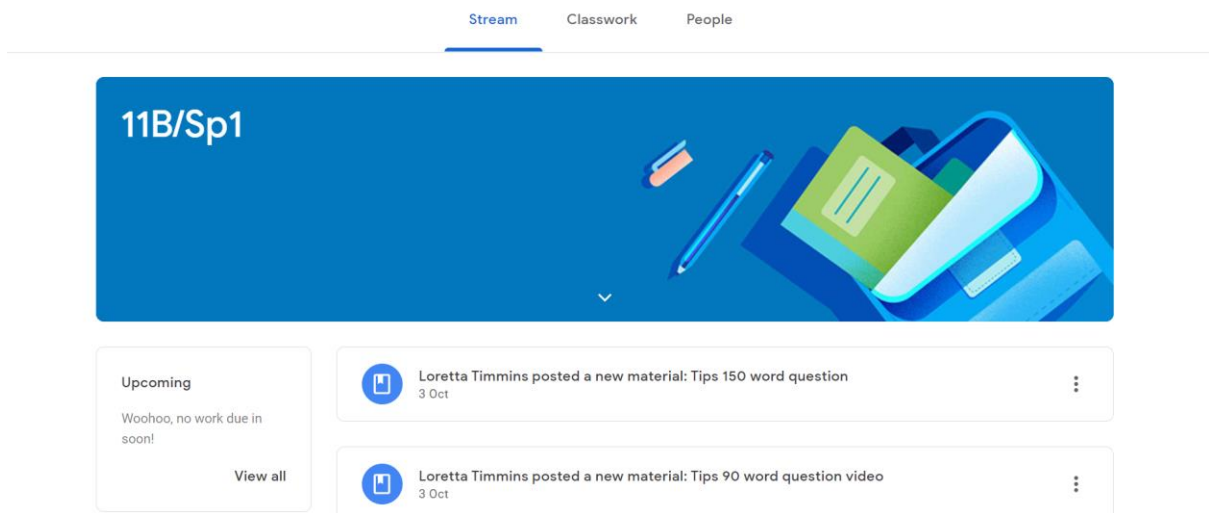

How to get onto google classroom at Hasland Hall

- 1) Open Google Chrome
- 2) Type classroom.google.com into the address bar

- 3) Log in using your 's' number email address, then click next

- 4) Enter your password and click next

How to get onto google classroom at Hasland Hall

5) Click the class code you want eq 11a1 Mrs Lancey

6) Have a good look around

7) Making sure you click on classwork, and anything else you wish to look at.