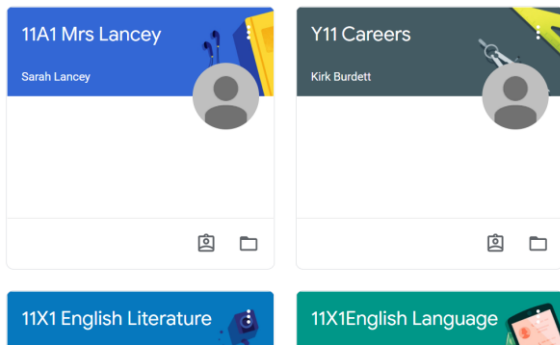

How to get onto google classroom at Hasland Hall

- 1) Open Google Chrome
- 2) Type classroom.google.com into the address bar

- 3) Log in using your 's' number email address, then click next

- 4) Enter your password and click next

How to get onto google classroom at Hasland Hall

5) Click the class code you want eq 11a1 Mrs Lancey

6) Have a good look around

7) Making sure you click on classwork, and anything else you wish to look at.