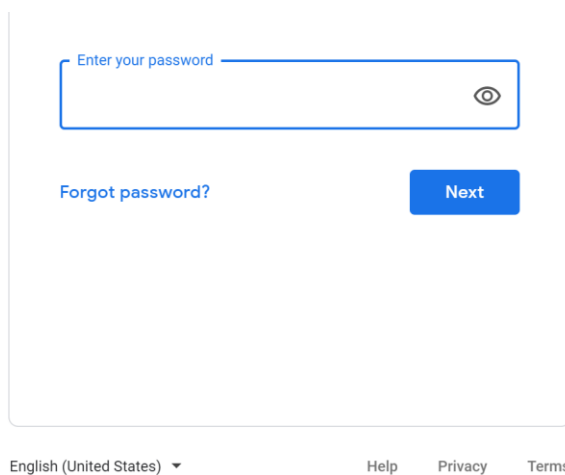

How to get onto google classroom at Hasland Hall

- 1) Open Google Chrome
- 2) Type classroom.google.com into the address bar

- 3) Log in using your 's' number email address, then click next

- 4) Enter your password and click next

How to get onto google classroom at Hasland Hall

5) Click the class code you want eq 11a1 Mrs Lancey

6) Have a good look around

7) Making sure you click on classwork, and anything else you wish to look at.