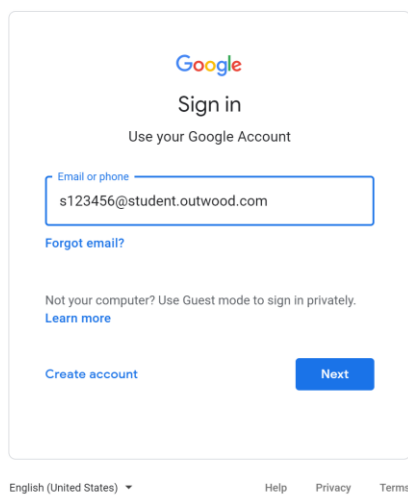

How to get onto google classroom at Hasland Hall

- 1) Open Google Chrome
- 2) Type classroom.google.com into the address bar

- 3) Log in using your 's' number email address, then click next

- 4) Enter your password and click next

How to get onto google classroom at Hasland Hall

5) Click the class code you want eq 11a1 Mrs Lancey

6) Have a good look around

7) Making sure you click on classwork, and anything else you wish to look at.